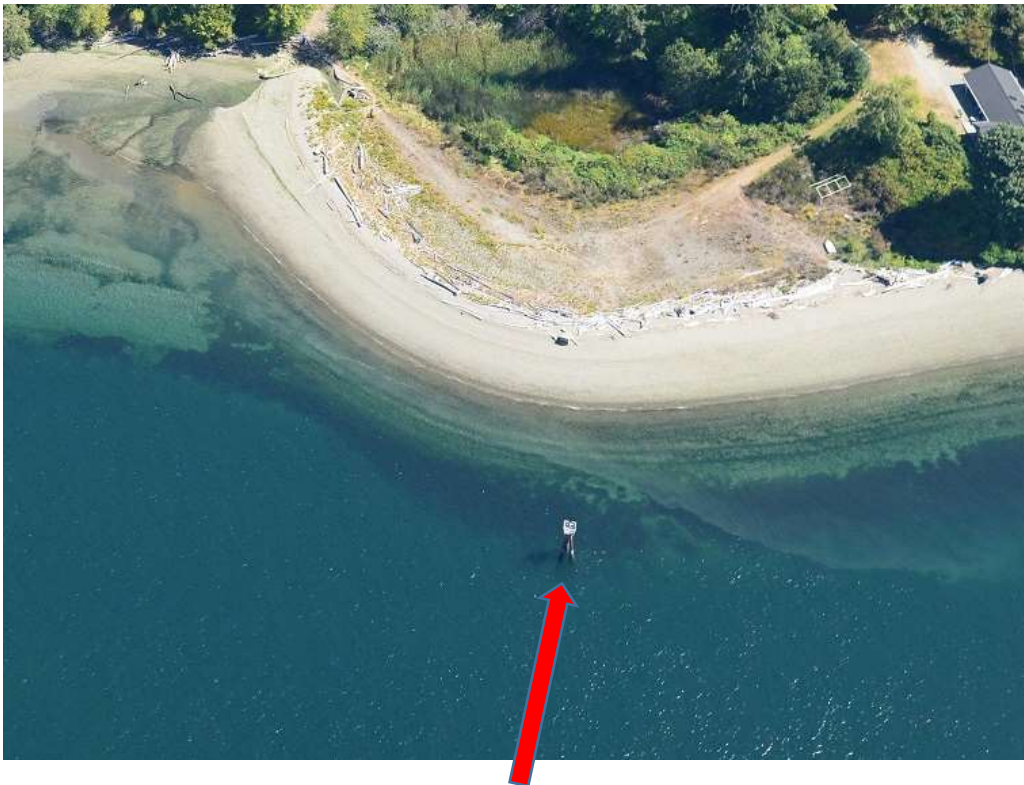

**GIG HARBOR YACHT CLUB
2022 Gig Harbor Invitational Navigation Rally
April 30, 2022
Geographical Mark Photos**

Start – North end 4th beach house east of Gig Harbor Ent. Light

Sea Cliff Pier

CP-1 Point Richmond (Colvos Lt "6")

Extension Manson Pier

Olalla Post Office Bld

CP-2 Colvos Lt "4"

Extension – Lisabuela Park Rd

Colvos Lt "5"

Camp Sealth Pier Platform

CP-3 Ext. Spring Bch Ruins/Spring Bch Road

North Pt Dalco House