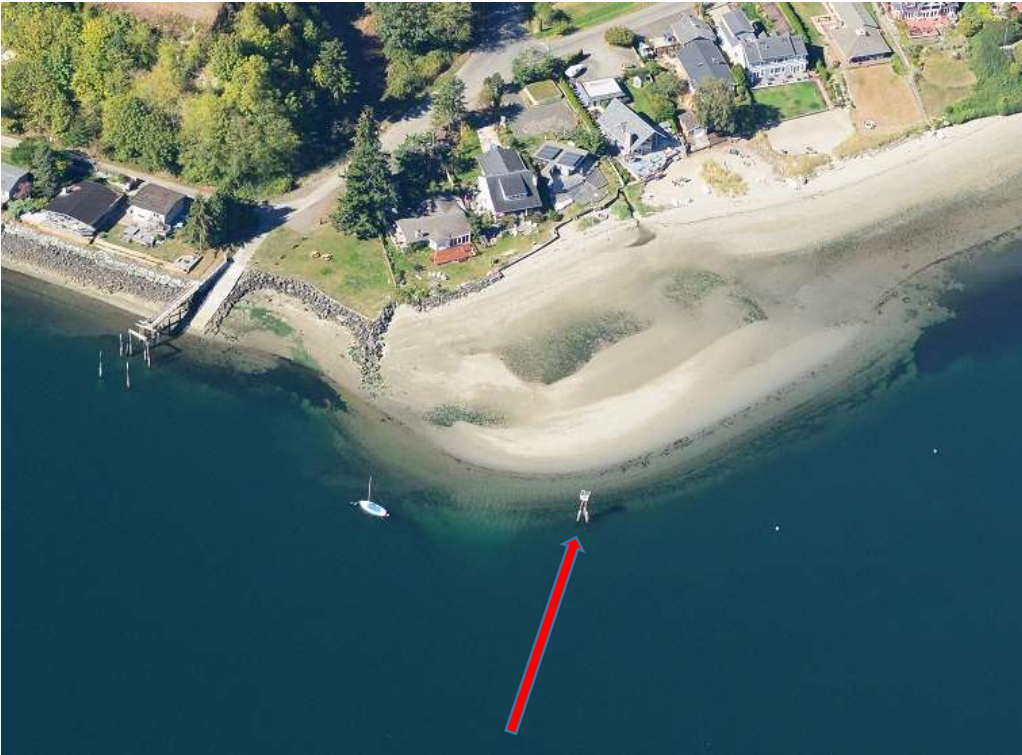

**GIG HARBOR YACHT CLUB
2022 Gig Harbor Invitational Navigation Rally
April 30, 2022
Geographical Mark Photos**

Start – North end 4th beach house east of Gig Harbor Ent. Light

Sea Cliff Pier

CP-1 Point Richmond (Colvos Lt "6")

Extension Manson Pier

Olalla Post Office Bld

CP-2 Colvos Lt "4"

Extension – Lisabuela Park Rd

Colvos Lt "5"

Camp Sealth Pier Platform

CP-3 Ext. Spring Bch Ruins/Spring Bch Road

North Pt Dalco House