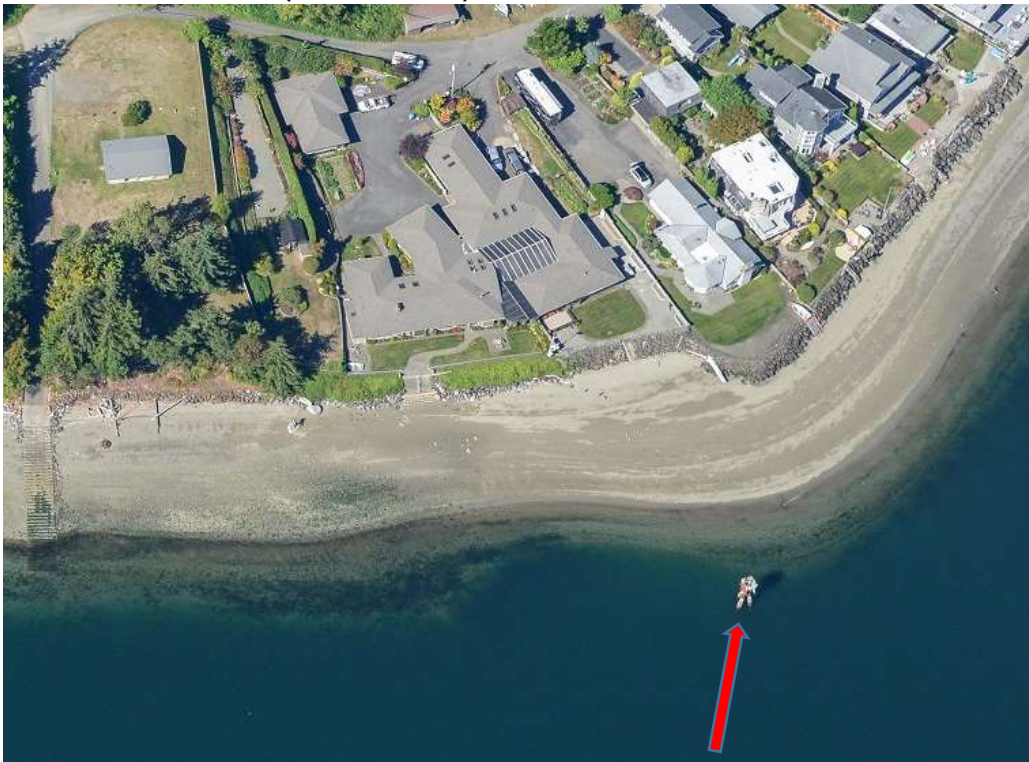

**GIG HARBOR YACHT CLUB
2022 Gig Harbor Invitational Navigation Rally
April 30, 2022
Geographical Mark Photos**

Start – North end 4th beach house east of Gig Harbor Ent. Light

Sea Cliff Pier

CP-1 Point Richmond (Colvos Lt "6")

Extension Manson Pier

Olalla Post Office Bld

CP-2 Colvos Lt "4"

Extension – Lisabuela Park Rd

Colvos Lt "5"

Camp Sealth Pier Platform

CP-3 Ext. Spring Bch Ruins/Spring Bch Road

North Pt Dalco House